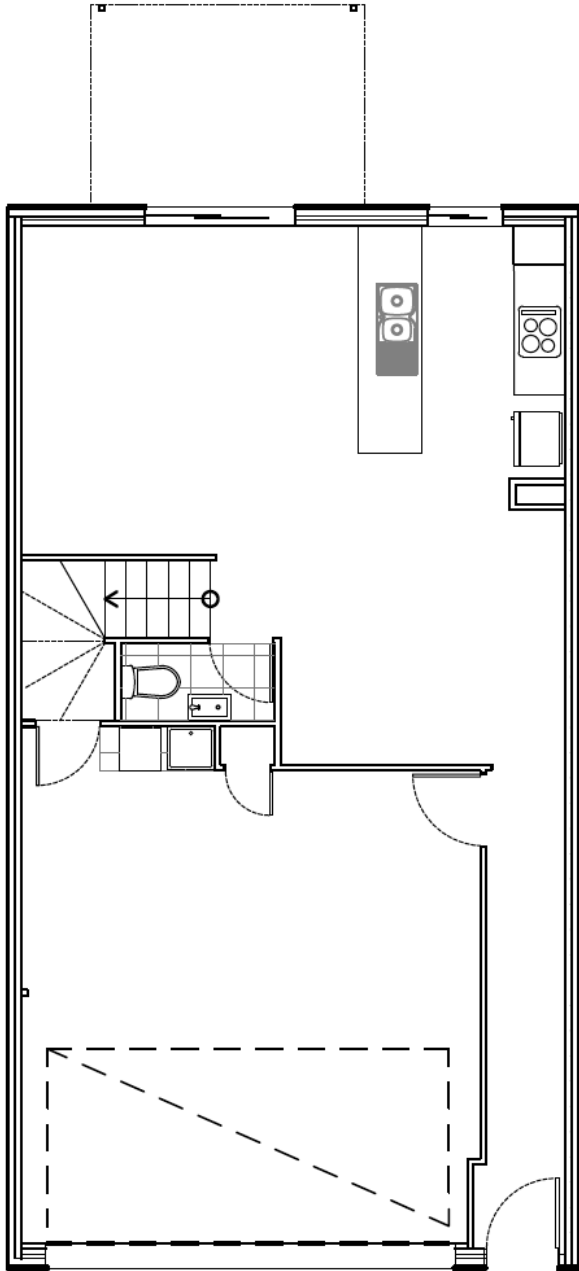

SIENNA VILLAGE FLOOR PLAN - TYPE I

Lots 3, 11, 20, 21, 22, 23, 32, 33, 34, 35, 44, 45, 46, 47, 57 & 64

4 BEDROOMS
FRONT ENTRY
DOUBLE GARAGE

2 BATH WITH POWDER
2 LIVING AREAS

BUILDING SIZE
172.7m² - 174.2m²
ALFRESCO AREA
23m² - 36m²