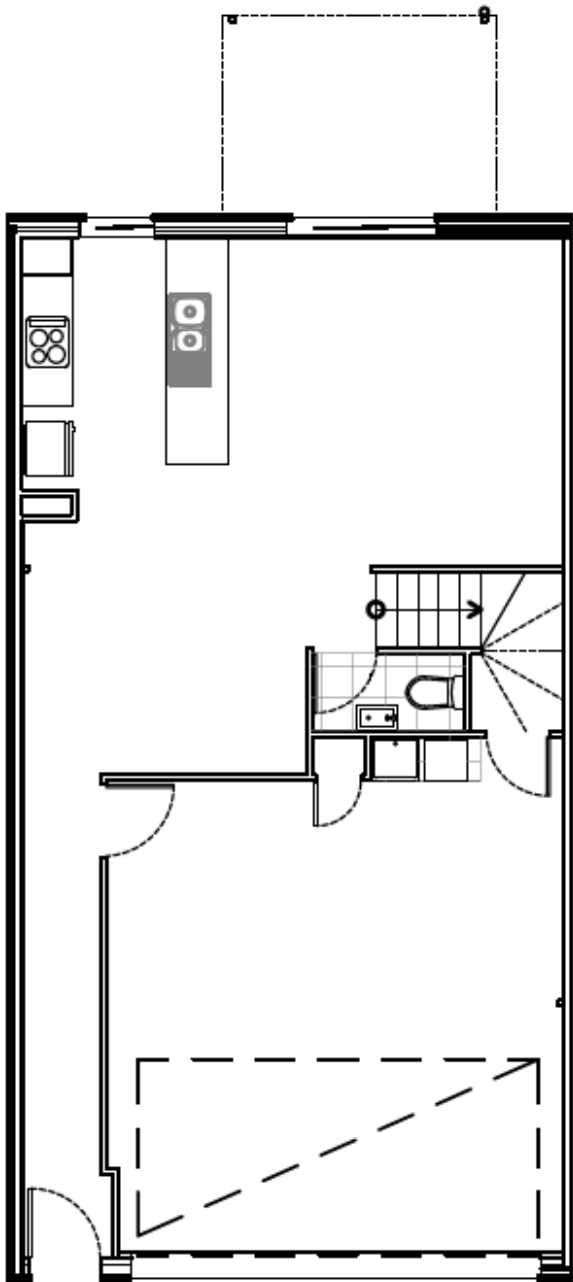

SIENNA VILLAGE FLOOR PLAN - TYPE 6

Lots 7, 14, 15, 16, 17, 26, 27, 28, 29, 38, 39, 40, 41, 61, 68, 80, 81, 82, 83, 84, 87, 88, 89, 90 & 91

3 BEDROOMS
FRONT ENTRY
DOUBLE GARAGE

2 BATH WITH POWDER
2 LIVING AREAS

BUILDING SIZE
154.3m²
ALFRESCO AREA
23m² - 25m²