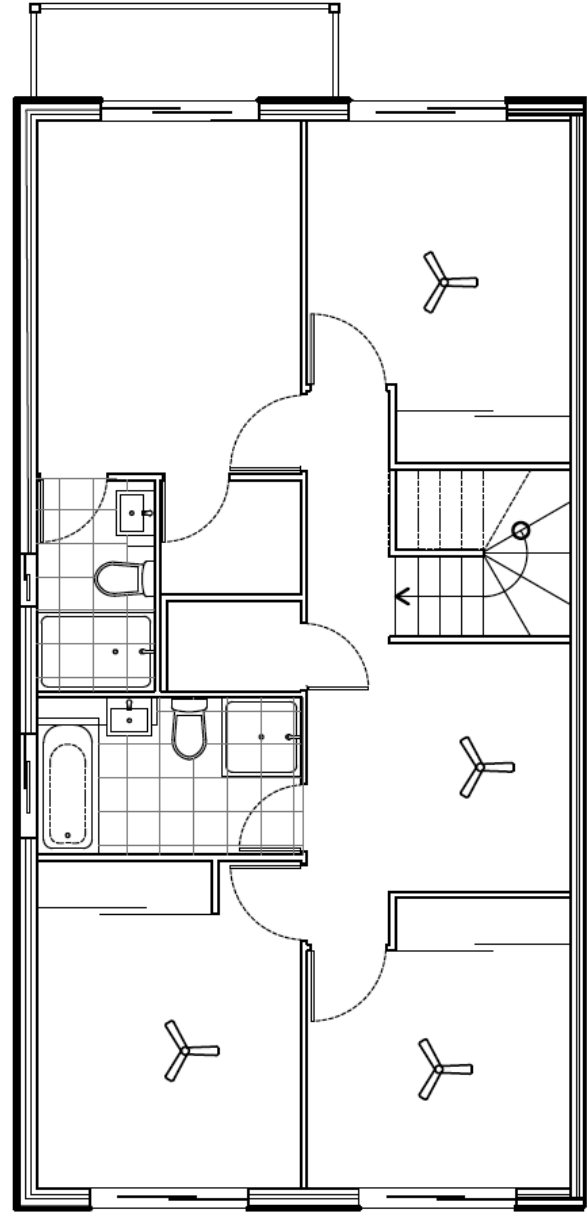

Lots 19, 24, 31, 36, 43, 48, 55, 58, 63, 65, 70 & 71

SIENNA
VILLAGE

4 BEDROOMS
SIDE ENTRY
DOUBLE GARAGE

2 BATH WITH POWDER
2 LIVING AREAS

BUILDING SIZE
168.6m²
ALFRESCO AREA
27m² - 70m²

SIENNA VILLAGE FLOOR PLAN - TYPE 4

Lots 4, 9 & 12

4 BEDROOMS

SIDE ENTRY

BALCONY

DOUBLE GARAGE

2 BATH WITH POWDER

2 LIVING AREAS

BUILDING SIZE