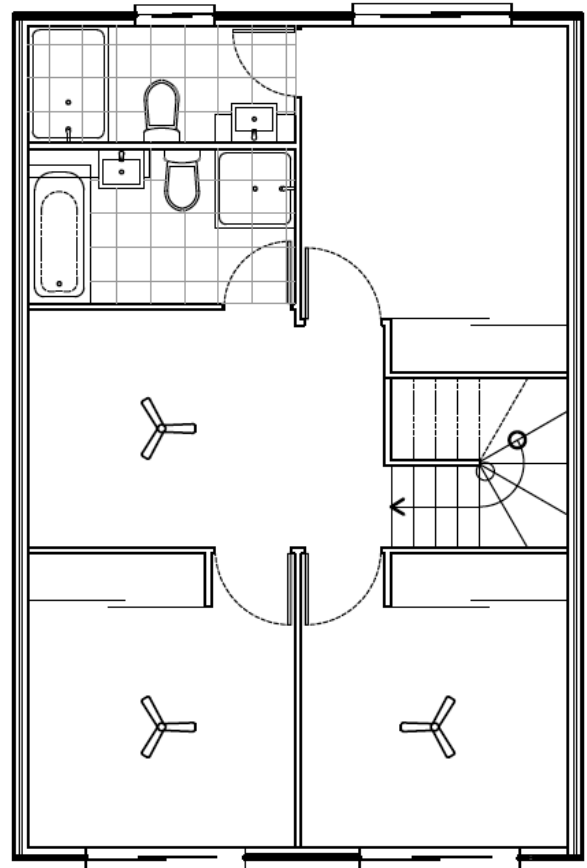

SIENNA VILLAGE FLOOR PLAN - TYPE 9

Lots 49, 50, 53, 54, 100, 101, 102, 103, 104, 105, 106, 120, 121, 122, 123, 124, 125 & 126

3 BEDROOMS
REAR ENTRY
DOUBLE GARAGE

2 BATH WITH POWDER
2 LIVING AREAS

BUILDING SIZE
145.4m² - 149.4m²
ALFRESCO AREA
19m² - 26m²