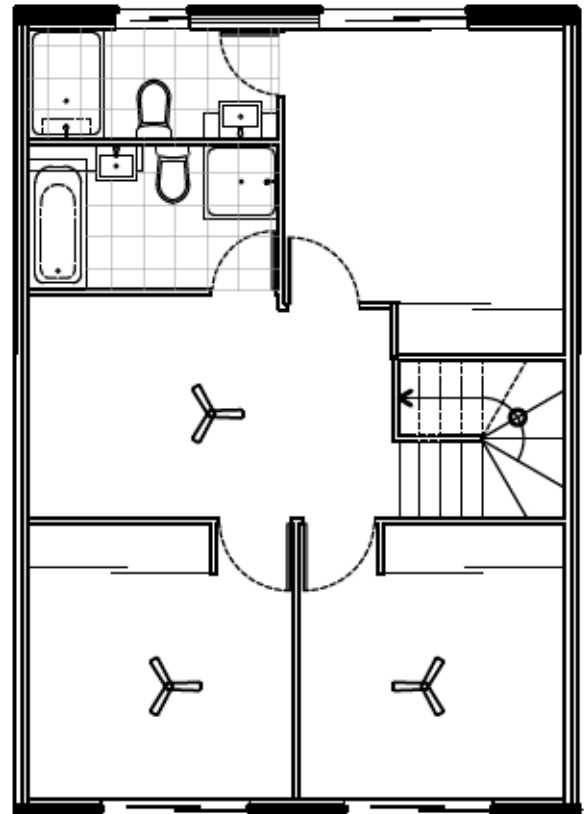

SIENNA VILLAGE FLOOR PLAN - TYPE 6

Lots 7, 14, 15, 16, 17, 26, 27, 28, 29, 38, 39, 40, 41, 61, 68, 80, 81, 82, 83, 84, 87, 88, 89, 90 & 91

3 BEDROOMS
FRONT ENTRY
DOUBLE GARAGE

2 BATH WITH POWDER
2 LIVING AREAS

BUILDING SIZE
154.3m²
ALFRESCO AREA
23m² - 25m²