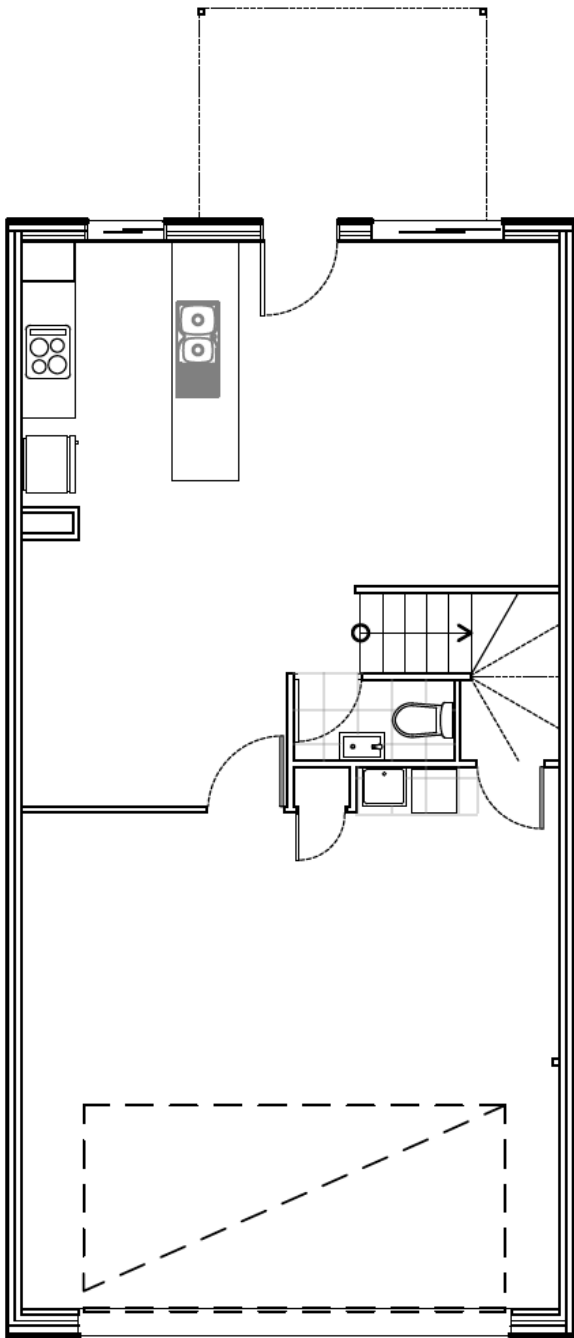

SIENNA VILLAGE FLOOR PLAN - TYPE 9

Lots 49, 50, 53, 54, 100, 101, 102, 103, 104, 105, 106, 120, 121, 122, 123, 124, 125 & 126

3 BEDROOMS
REAR ENTRY
DOUBLE GARAGE

2 BATH WITH POWDER
2 LIVING AREAS

BUILDING SIZE
145.4m² - 149.4m²
ALFRESCO AREA
19m² - 26m²