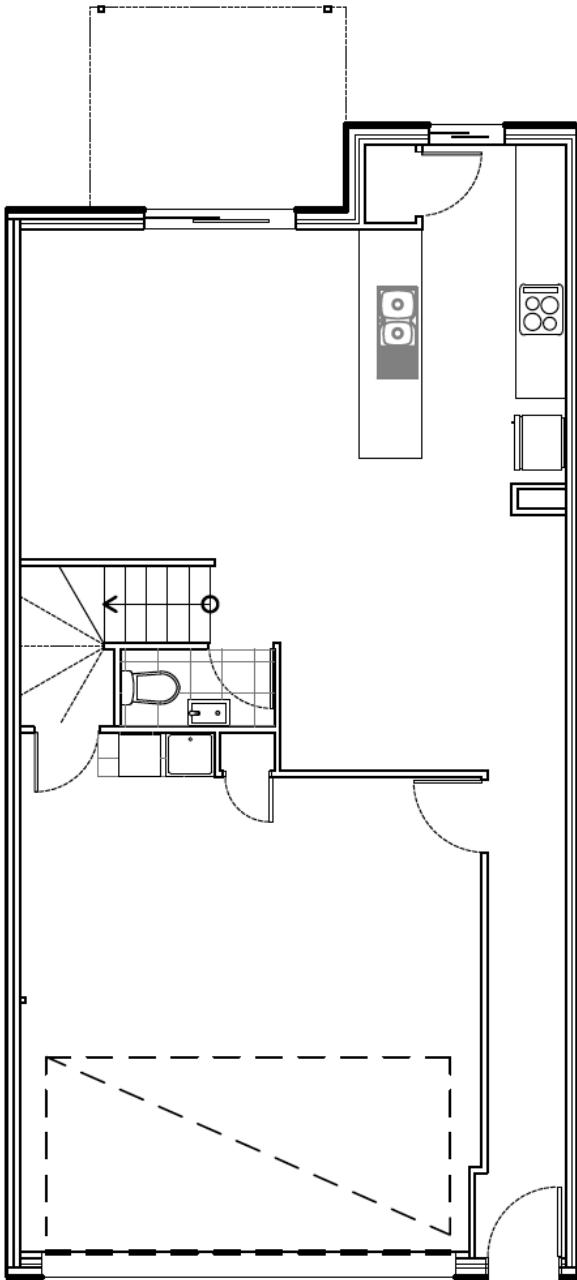

SIENNA VILLAGE FLOOR PLAN - TYPE I

Lots 3, 11, 20, 21, 22, 23, 32, 33, 34, 35, 44, 45, 46, 47, 57 & 64

4 BEDROOMS
FRONT ENTRY
DOUBLE GARAGE

2 BATH WITH POWDER
2 LIVING AREAS

BUILDING SIZE
172.7m² - 174.2m²
ALFRESCO AREA
23m² - 36m²

SIENNA VILLAGE FLOOR PLAN - TYPE 2

Lots 2, 10 & 56

4 BEDROOMS
FRONT ENTRY
REAR PROJECTION

DOUBLE GARAGE
2 BATH WITH POWDER
2 LIVING AREAS

BUILDING SIZE
177.7m² - 179.8m²
ALFRESCO AREA
21m²

SIENNA VILLAGE FLOOR PLAN - TYPE 3