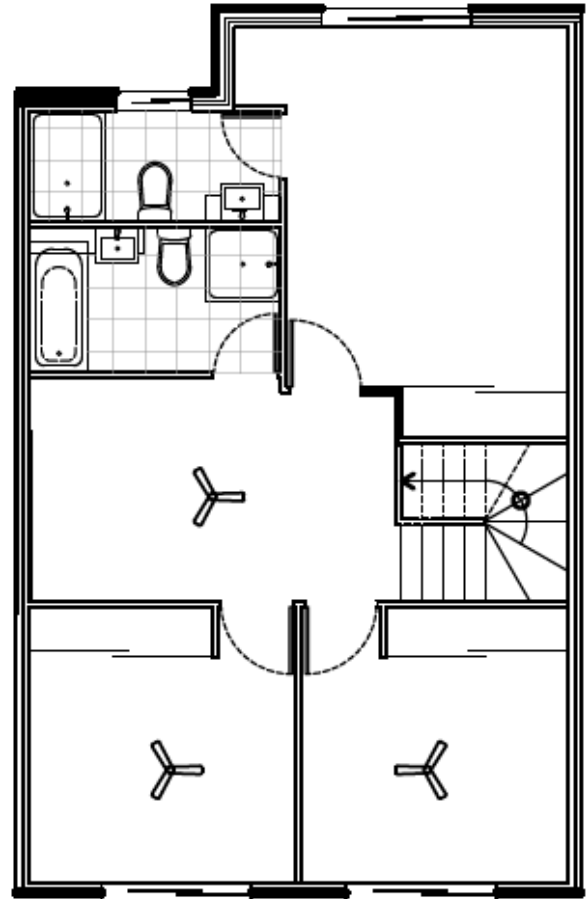

3 BEDROOMS
FRONT ENTRY
DOUBLE GARAGE

2 BATH WITH POWDER
2 LIVING AREAS

BUILDING SIZE
154.3m²
ALFRESCO AREA
23m² - 25m²

SIENNA VILLAGE FLOOR PLAN - TYPE 7

Lots 6, 60 & 67

SIENNA
VILLAGE

3 BEDROOMS
FRONT ENTRY
REAR PROJECTION