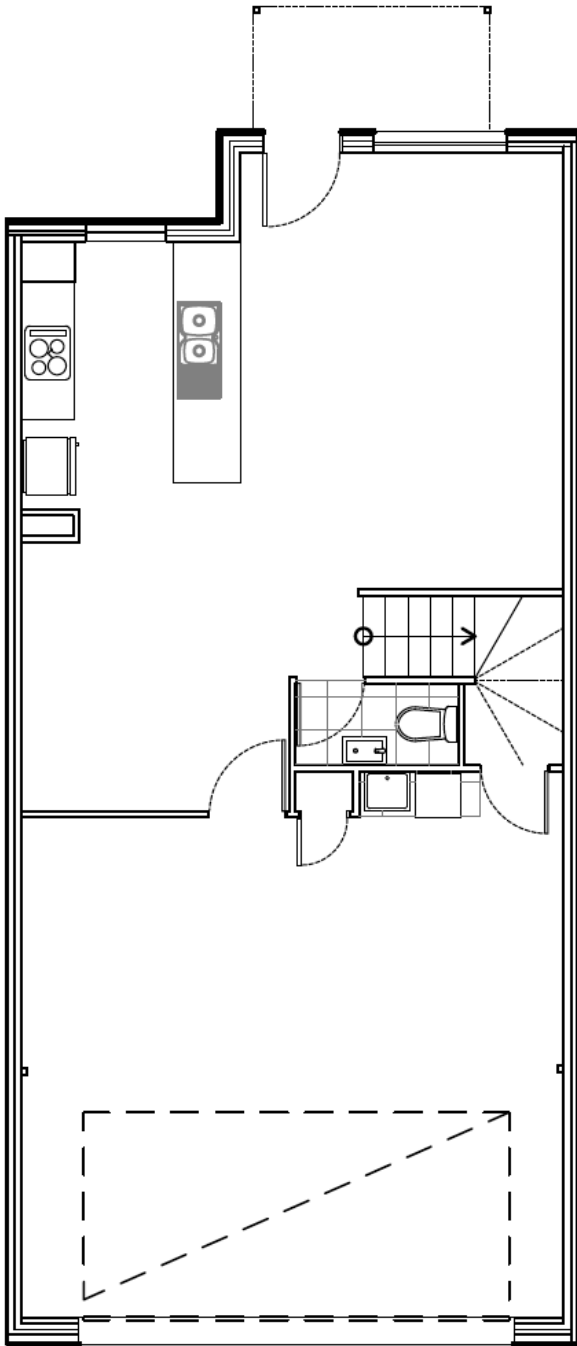

SIENNA VILLAGE FLOOR PLAN - TYPE 10

Lots 51 & 52

3 BEDROOMS
REAR ENTRY
REAR PROJECTION

DOUBLE GARAGE
2 BATH WITH POWDER
2 LIVING AREAS

BUILDING SIZE
150.1m²
ALFRESCO AREA
21m²