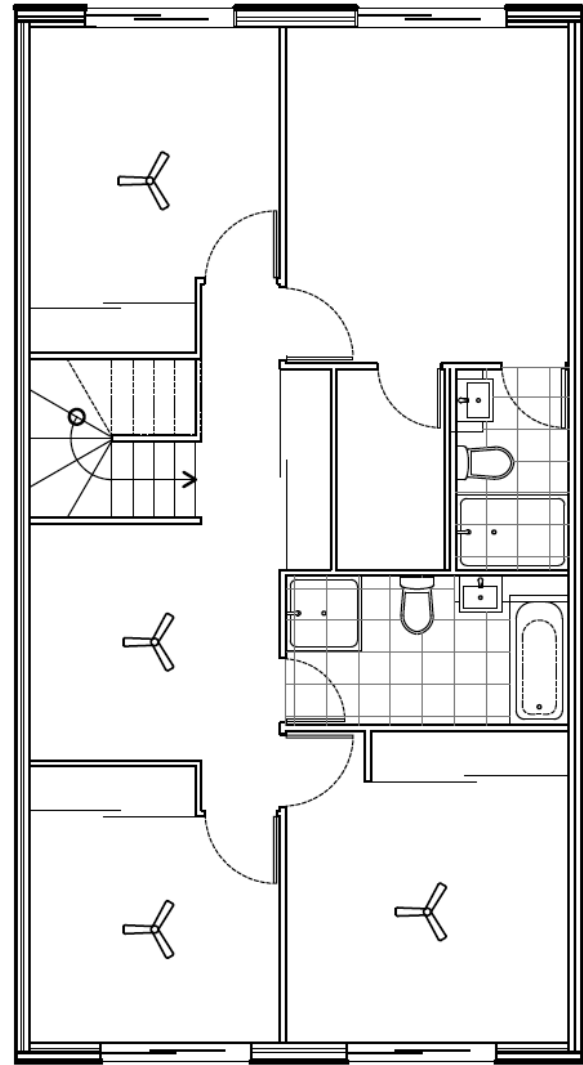

SIENNA VILLAGE FLOOR PLAN - TYPE I

Lots 3, 11, 20, 21, 22, 23, 32, 33, 34, 35, 44, 45, 46, 47, 57 & 64

4 BEDROOMS
FRONT ENTRY
DOUBLE GARAGE

2 BATH WITH POWDER
2 LIVING AREAS

BUILDING SIZE
172.7m² - 174.2m²
ALFRESCO AREA
23m² - 36m²

SIENNA VILLAGE FLOOR PLAN - TYPE 2

Lots 2, 10 & 56

4 BEDROOMS
FRONT ENTRY
REAR PROJECTION

DOUBLE GARAGE
2 BATH WITH POWDER
2 LIVING AREAS

BUILDING SIZE
177.7m² - 179.8m²
ALFRESCO AREA
21m²

SIENNA VILLAGE FLOOR PLAN - TYPE 3