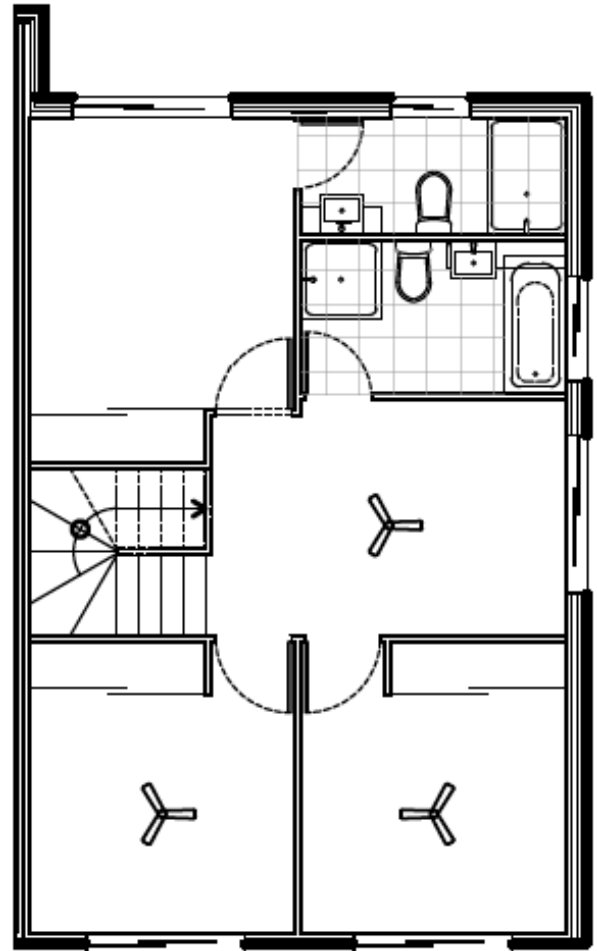

DOUBLE GARAGE
2 BATH WITH POWDER
2 LIVING AREAS

BUILDING SIZE
160m²
ALFRESCO AREA
19m²

SIENNA VILLAGE FLOOR PLAN - TYPE 8

Lots 5, 8, 13, 18, 25, 30, 37, 42, 59, 62, 66, 69, 79, 85, 86, & 92

SIENNA
VILLAGE