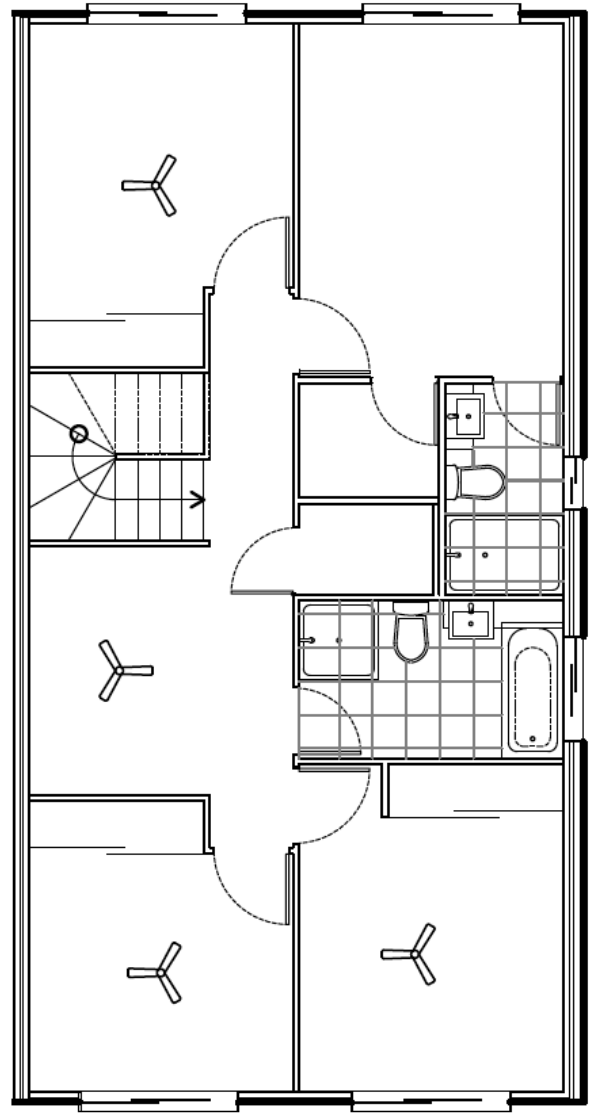

SIENNA VILLAGE FLOOR PLAN - TYPE 3

Lots 19, 24, 31, 36, 43, 48, 55, 58, 63, 65, 70 & 71

SIENNA
VILLAGE

4 BEDROOMS
SIDE ENTRY
DOUBLE GARAGE

2 BATH WITH POWDER
2 LIVING AREAS

BUILDING SIZE
168.6m²
ALFRESCO AREA
27m² - 70m²