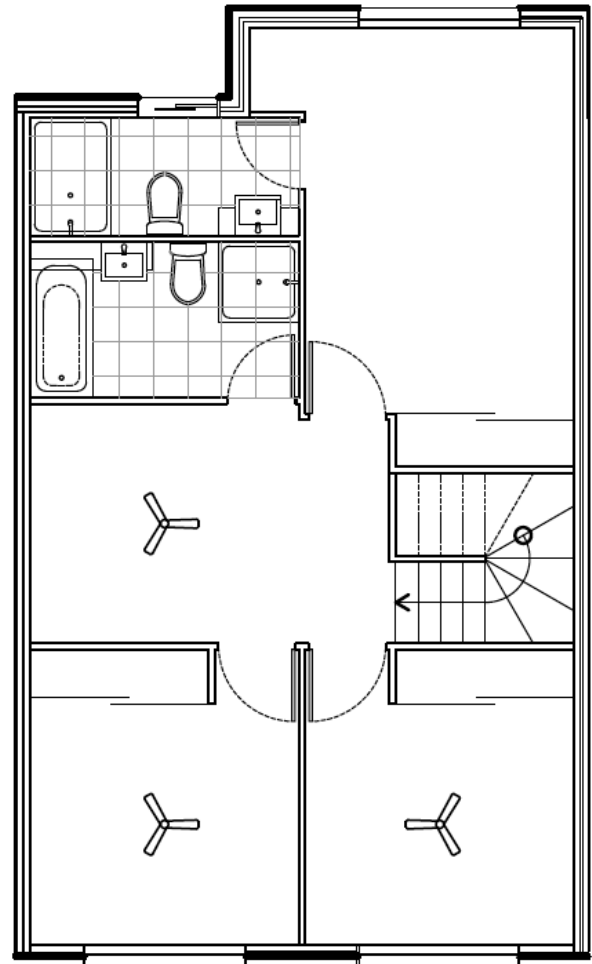

SIENNA VILLAGE FLOOR PLAN - TYPE 10

Lots 51 & 52

3 BEDROOMS
REAR ENTRY
REAR PROJECTION

DOUBLE GARAGE
2 BATH WITH POWDER
2 LIVING AREAS

BUILDING SIZE
150.1m²
ALFRESCO AREA
21m²