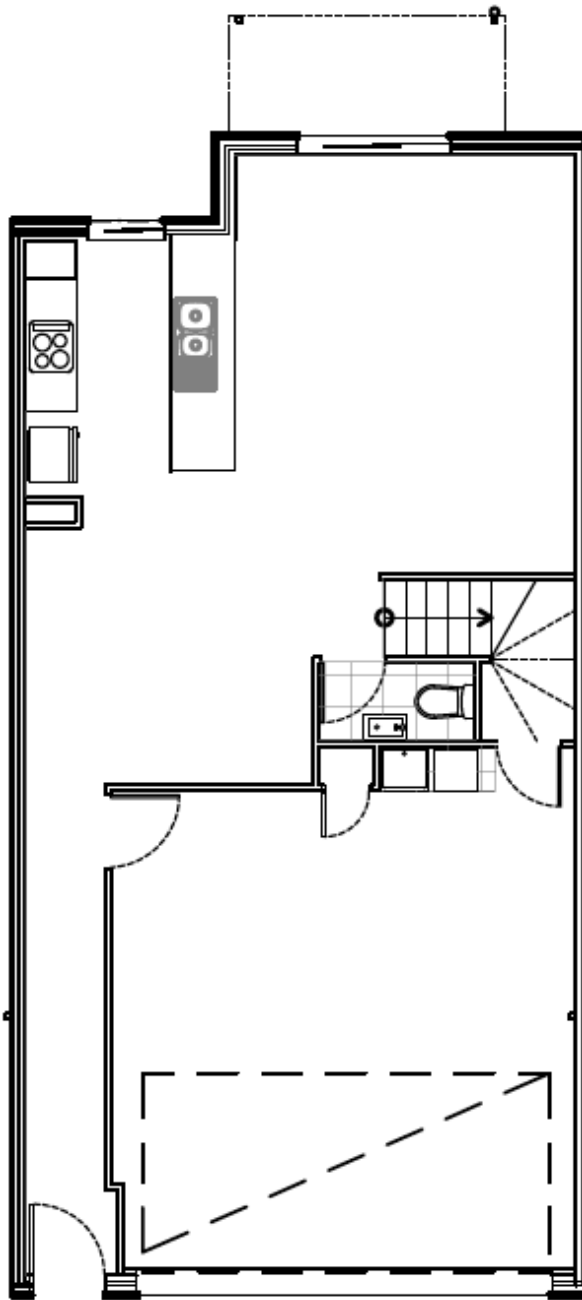

3 BEDROOMS
FRONT ENTRY
DOUBLE GARAGE

2 BATH WITH POWDER
2 LIVING AREAS

BUILDING SIZE
154.3m²
ALFRESCO AREA
23m² - 25m²

SIENNA VILLAGE FLOOR PLAN - TYPE 7

Lots 6, 60 & 67

SIENNA
VILLAGE

3 BEDROOMS
FRONT ENTRY
REAR PROJECTION