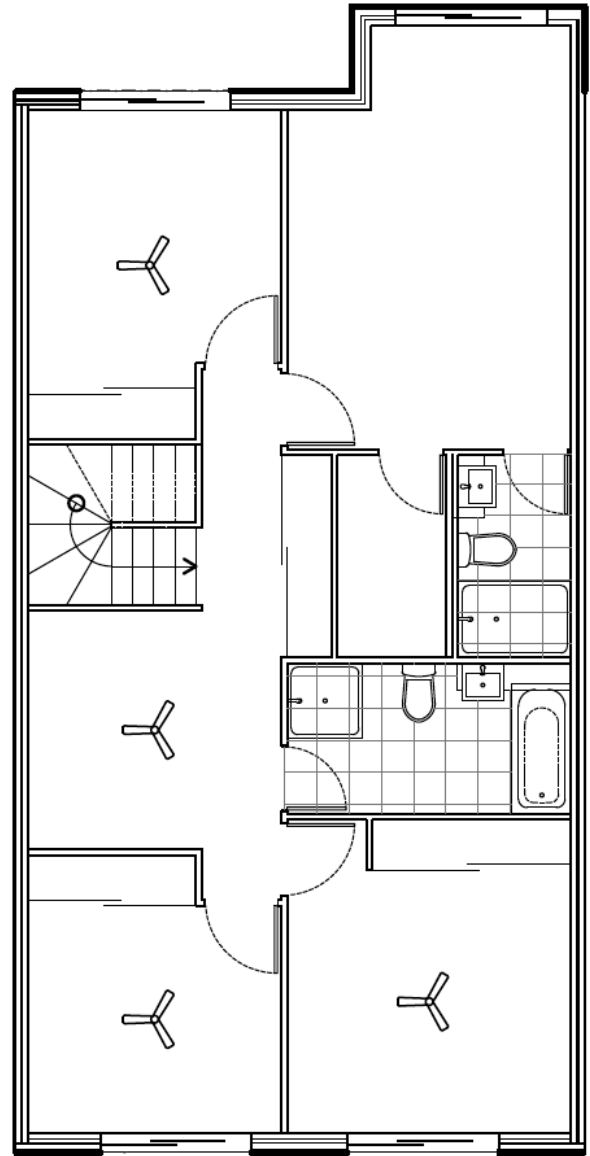

SIENNA VILLAGE FLOOR PLAN - TYPE I

Lots 3, 11, 20, 21, 22, 23, 32, 33, 34, 35, 44, 45, 46, 47, 57 & 64

4 BEDROOMS
FRONT ENTRY
DOUBLE GARAGE

2 BATH WITH POWDER
2 LIVING AREAS

BUILDING SIZE
172.7m² - 174.2m²
ALFRESCO AREA
23m² - 36m²

SIENNA VILLAGE FLOOR PLAN - TYPE 2

Lots 2, 10 & 56

4 BEDROOMS
FRONT ENTRY
REAR PROJECTION

DOUBLE GARAGE
2 BATH WITH POWDER
2 LIVING AREAS

BUILDING SIZE
177.7m² - 179.8m²
ALFRESCO AREA
21m²

SIENNA VILLAGE FLOOR PLAN - TYPE 3