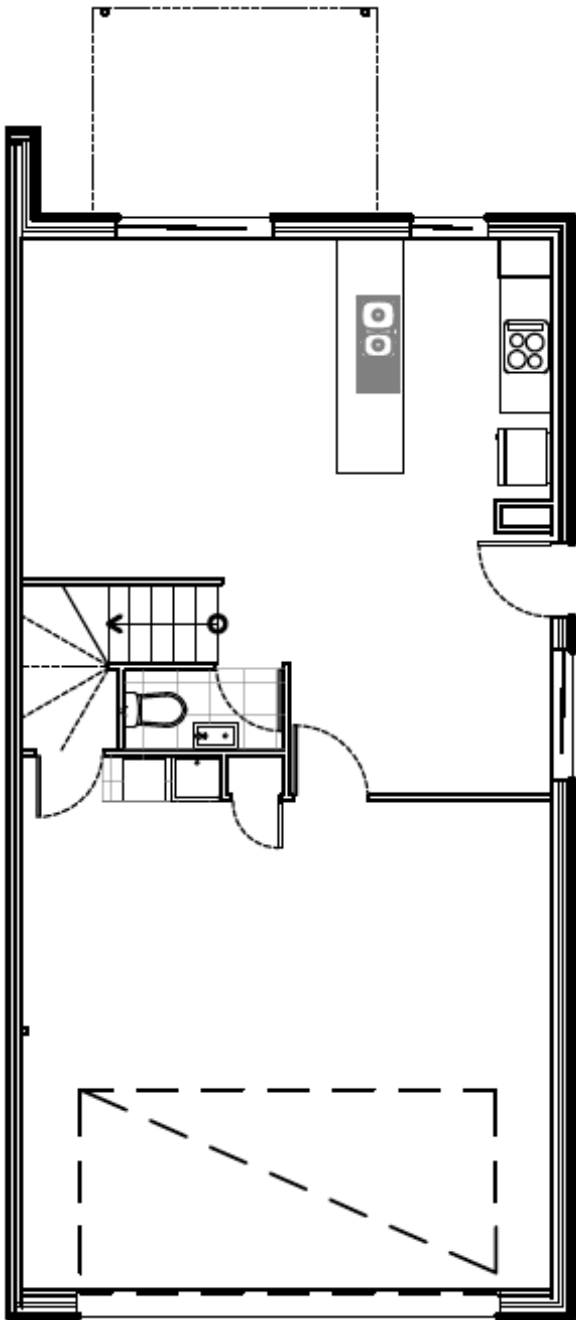

DOUBLE GARAGE
2 BATH WITH POWDER
2 LIVING AREAS

BUILDING SIZE
160m²
ALFRESCO AREA
19m²

SIENNA VILLAGE FLOOR PLAN - TYPE 8

Lots 5, 8, 13, 18, 25, 30, 37, 42, 59, 62, 66, 69, 79, 85, 86, & 92

SIENNA
VILLAGE