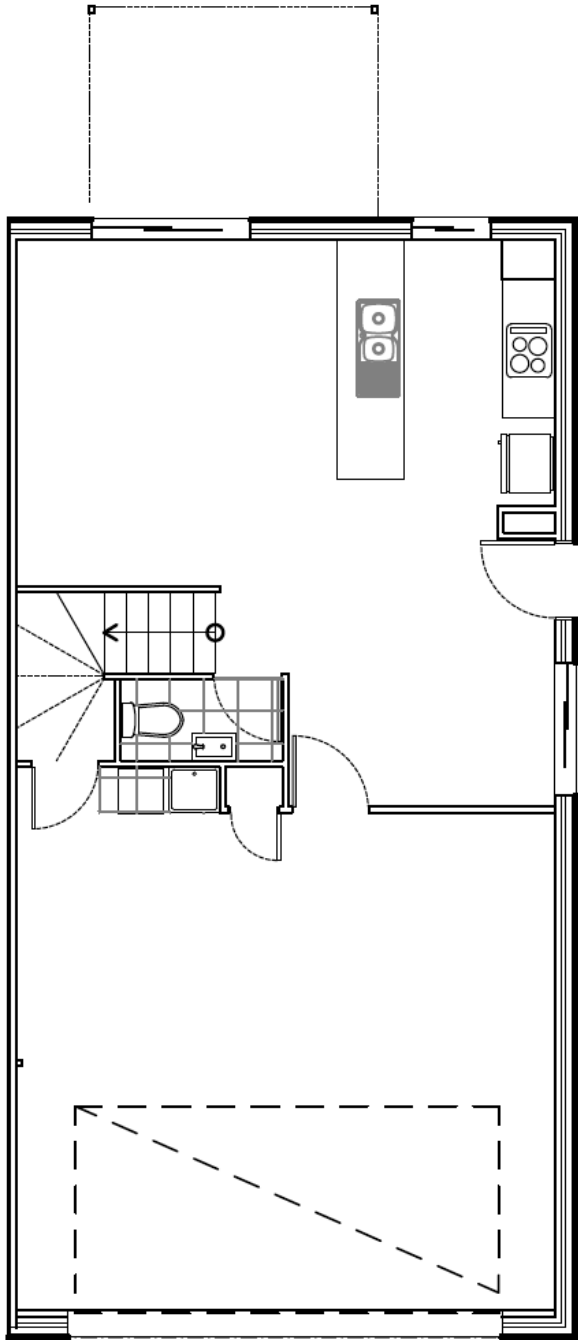

SIENNA VILLAGE FLOOR PLAN - TYPE 3

Lots 19, 24, 31, 36, 43, 48, 55, 58, 63, 65, 70 & 71

SIENNA
VILLAGE

4 BEDROOMS
SIDE ENTRY
DOUBLE GARAGE

2 BATH WITH POWDER
2 LIVING AREAS

BUILDING SIZE
168.6m²
ALFRESCO AREA
27m² - 70m²