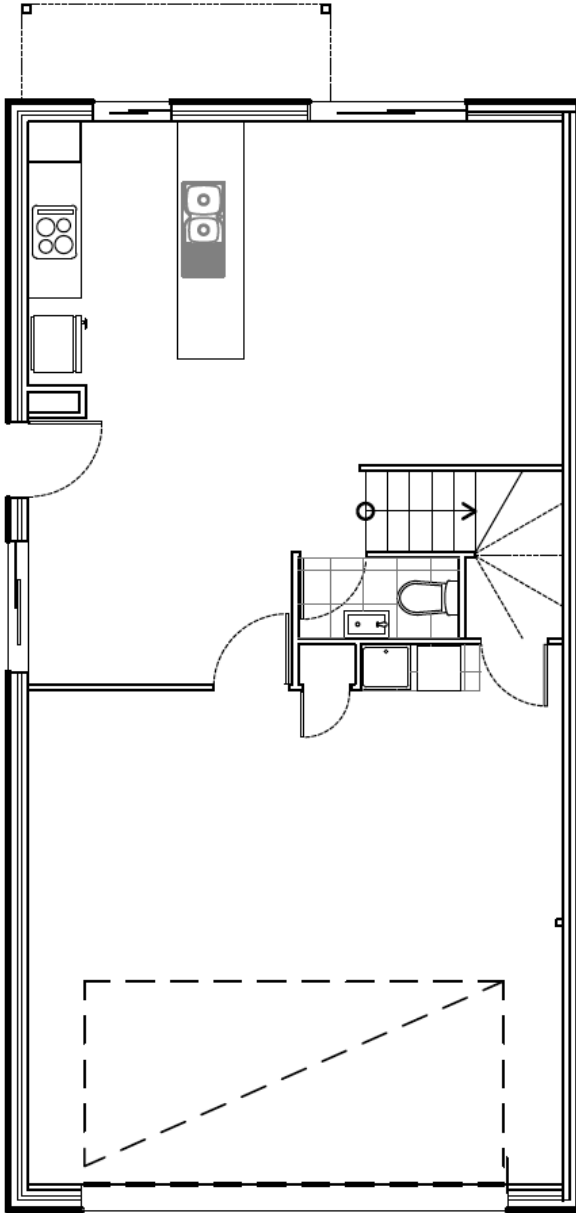

Lots 19, 24, 31, 36, 43, 48, 55, 58, 63, 65, 70 & 71

SIENNA
VILLAGE

4 BEDROOMS
SIDE ENTRY
DOUBLE GARAGE

2 BATH WITH POWDER
2 LIVING AREAS

BUILDING SIZE
168.6m²
ALFRESCO AREA
27m² - 70m²

SIENNA VILLAGE FLOOR PLAN - TYPE 4

Lots 4, 9 & 12

4 BEDROOMS

SIDE ENTRY

BALCONY

DOUBLE GARAGE

2 BATH WITH POWDER

2 LIVING AREAS

BUILDING SIZE